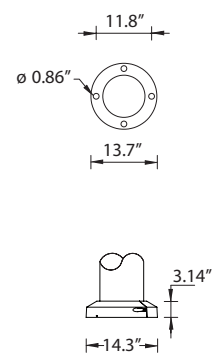

Mounting detail

Ordering Example : UAR - 20992 - White-Qty 3-30w - N - W30 - 120v - Options

PROJECT: _____ DATE: _____

TYPE: _____ QUANTITY: _____ NOTE: _____

Ligman Lighting USA reserves the right to change specifications without prior notice, please contact factory for latest information. Due to the continual improvements in LED technology data and components may change without notice.