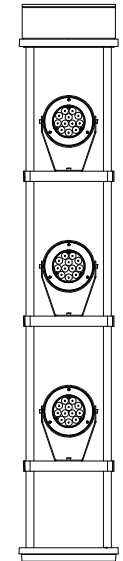

Mounting detail

Ordering Example : UAR - 20992 - White-Qty 3-30w - N - W30 - 120v - Options

PROJECT: _____ DATE: _____

TYPE: _____ QUANTITY: _____ NOTE: _____

Ligman Lighting USA reserves the right to change specifications without prior notice, please contact factory for latest information. Due to the continual improvements in LED technology data and components may change without notice.