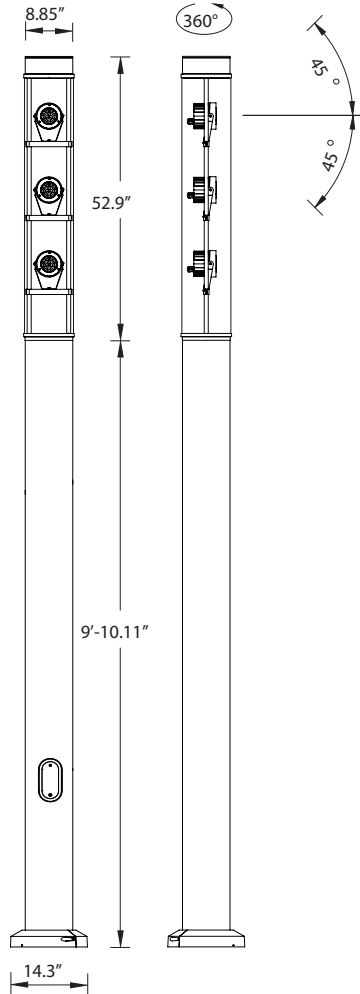

These Floodlights are enclosed inside a Clear, UV Stabalized, Vandal Resistant, Acrylic Cylinder.

The luminaires have high a power LED integral driver 120-277V, powering a high quality LED source with low energy consumption and long service life 60,000 – 80,000 hrs. These are available in 2700, 3000, 4000K

Extruded aluminum column manufactured to customer height requirements and is supplied complete with anchor bolts and aluminum bolt cover

The Floodlights are fully rotational and adjustable with a secure locking mechanism to ensure the fixture will not move after aiming.

Fixture heads can be arranged to suit designers requirements with different fixture quantities, beam options as well as lamp wattages to provide the desired lighting solution.

Physical Data

Length: 14.3"
Height: 9' 10.11"
Weight: 86.4 lb

Lamp

☐ Qty 3 - 30w - 2100lm - Spotlights

Beam Angle (Please Specify)

- ☐ N - Narrow Beam: 13 Deg
- ☐ M - Medium Beam: 22 Deg
- ☐ W - Wide Beam: 38 Deg

LED Color (Please Specify)

- ☐ W27 - 2700K
- ☐ W30 - 3000K
- ☐ W40 - 4000K

Voltage (Please Specify)

- ☐ 120V
- ☐ 277V
- ☐ Other _____

Options (Please Specify)

Color (Please Specify)

- ☐ 01-Black - RAL 9011
- ☐ 02- Dark Grey - RAL 7043
- ☐ 03-White - RAL 9003
- ☐ 04 - Metallic Silver - RAL 9006
- ☐ 05-Matt Silver - RAL 9006
- ☐ 07- Custom - RAL _____
- ☐ 06-Bronze - RAL 6014

☐ HGT - Specify Custom Height _____ ft

☐ GFCI - GFCI Receptacle - Specify Position _____

Mounting detail

Ordering Example : UAR - 20992 - White-Qty 3-30w - N - W30 - 120v - Options

PROJECT: _____ DATE: _____

TYPE: _____ QUANTITY: _____ NOTE: _____

Ligman Lighting USA reserves the right to change specifications without prior notice, please contact factory for latest information. Due to the continual improvements in LED technology data and components may change without notice.